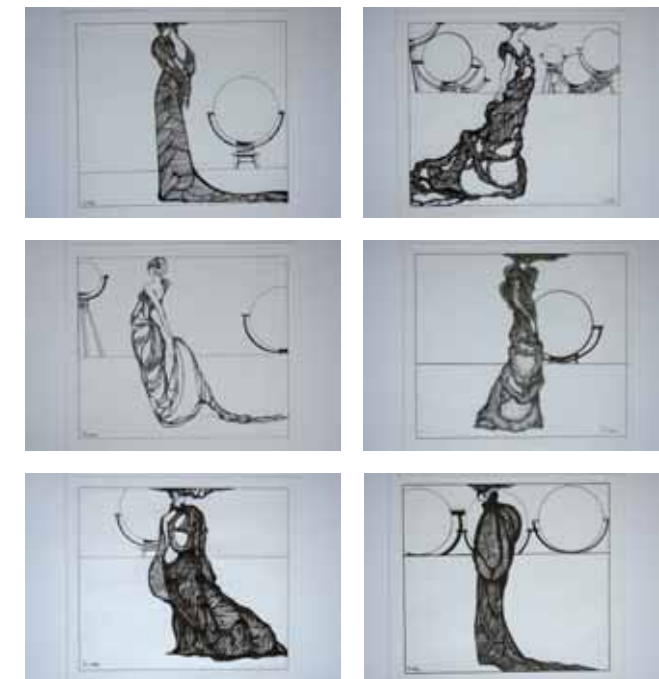

Contact:
Siranush Khachikyan
Lt. Schmidt Embankment 7, ap.9
199034 Saint-Petersburg
Russia

T. +7 (812) 323 78 34
M. +7 8 921 792 42 31
siamanto@yandex.ru